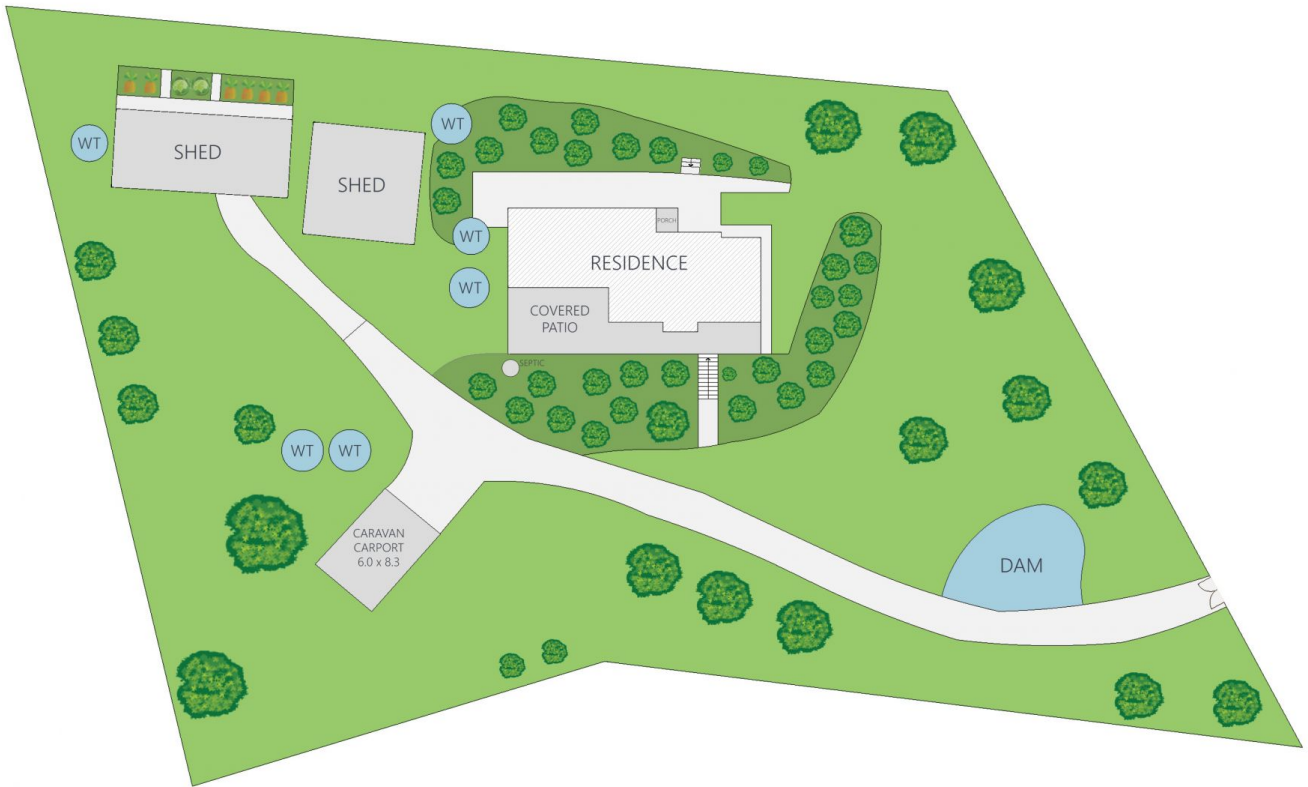

Athena Law
07 5442 1855

Land Size: 5000m²

4 2 6