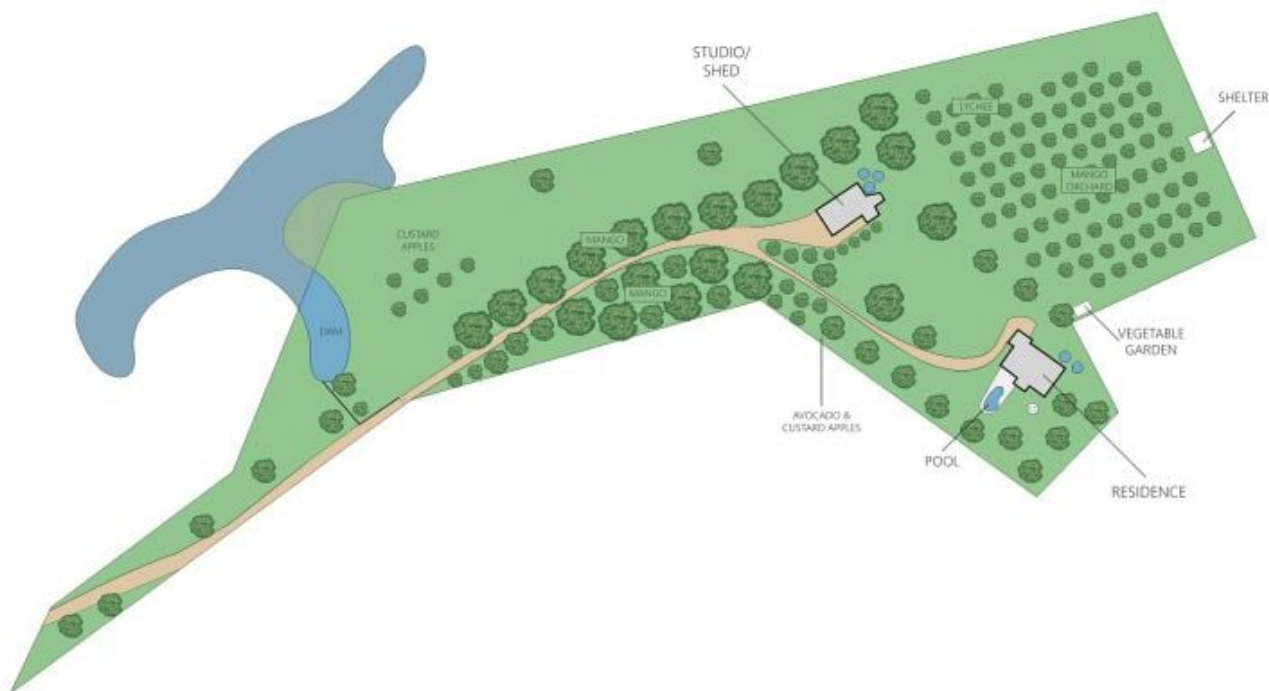

48 Roys Road LANDERS SHOOT QLD

4 🏠 2 🚗

Prepare to relax from the moment you begin the impressive 400 metre drive up to the homestead, past the ducks on the dam and the alpacas grazing on the lush lawns, up through the mango orchard (with a glimpse of the impressive shed with guest accommodation) and then arriving at the very private, oh-so-welcoming residence. Thoughtfully renovated with comfort in mind, modern conveniences such as ducted air-conditioning merge beautifully with the traditional country charm, truly the best of both worlds.

Land Size : 46538.8 sqm
View : <https://www.propertylane.com.au/sale/qld/sunshine-coast/landers-shoot/residential/acrea-gezemirural/7814173>

Athena Law
07 5442 1855

Land Size: Approx. 11.5 Acres

ARTIST'S IMPRESSION ONLY: While every attempt has been made to ensure the accuracy of this floor plan areas and measurements of doors, windows, rooms and all other items are approximate and no responsibility is taken for any error, omission, or mis-statement. This plan is for illustrative purposes only and should only be used as such by any prospective purchaser. By RealEstateFloorPlans.com.au