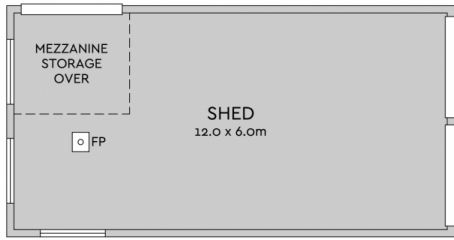

3 2 2

SHED

MAIN LEVEL

TOTAL AREA : 322 m²