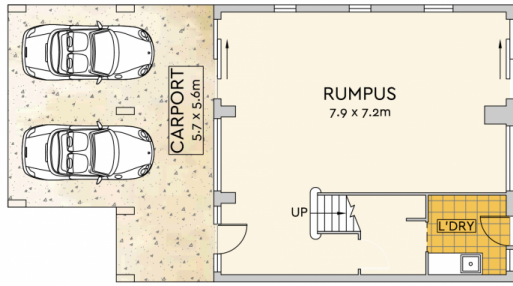

3 2 2

LOWER LEVEL