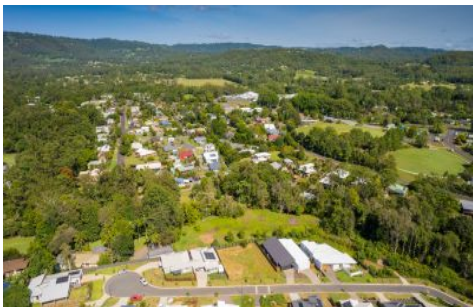

### 18 Stapleton Court PALMWOODS QLD

This prime vacant block in a beautiful Palmwoods estate, was snapped up prior to reaching the market!

Sold by Matthew Wotton from Property Lane Realty

**Type** : Land  
**Land Size** : 808 sqm  
**View** : <https://www.propertylane.com.au/sale/qld/sunshine-coast/palmwoods/residential/land/7814338>